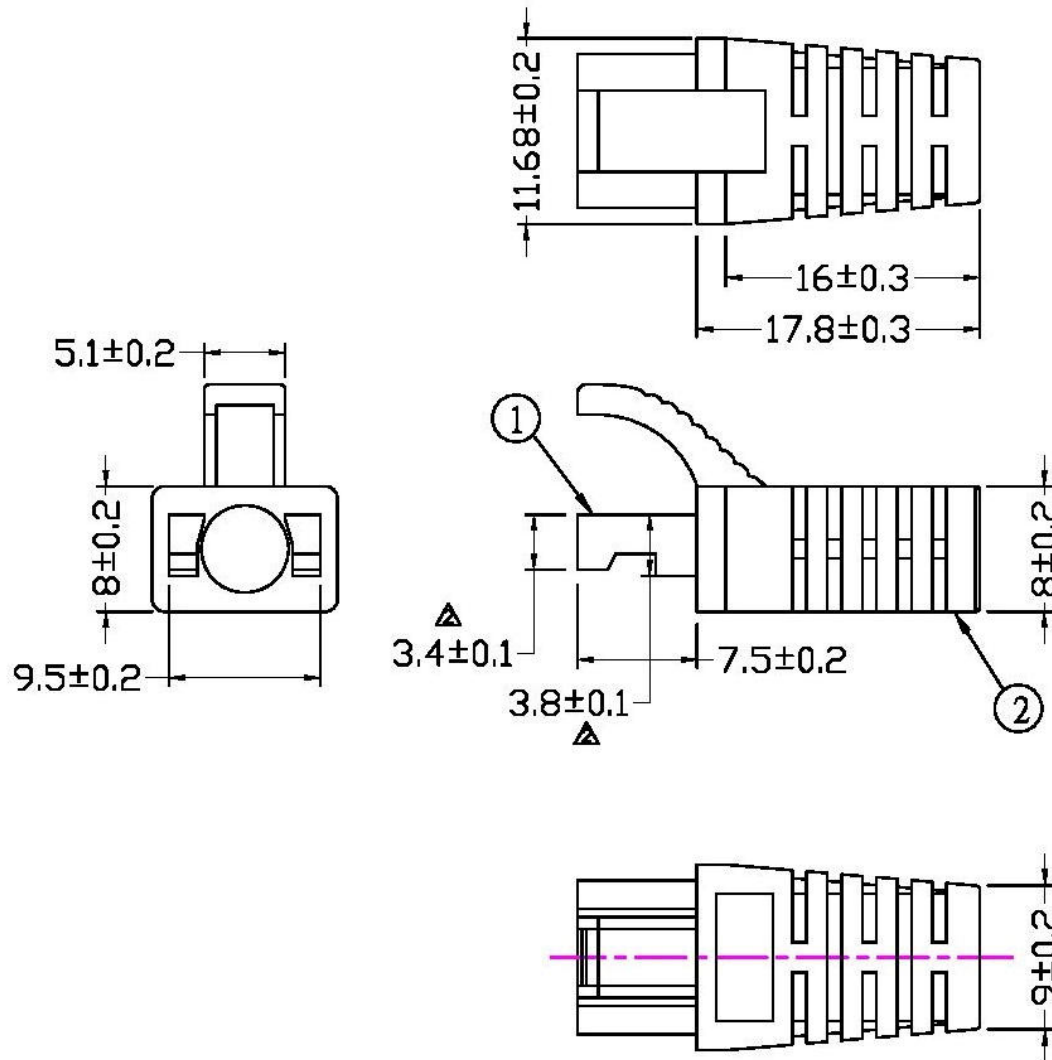

ROHS Compliant

Code: PS1

Suitable for cat 5e cable OD=5.0~5.8mm

ROHS Compliant

Code: PS6

Suitable for cat 6 cable OD=5.8~6.5mm