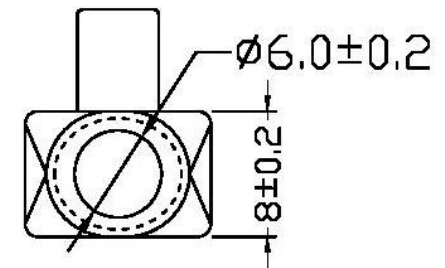

ROHS Compliant

Code: PS1

Suitable for cat 5e cable OD=5.0~5.8mm

ROHS Compliant

Code: PS6

Suitable for cat 6 cable OD=5.8~6.5mm