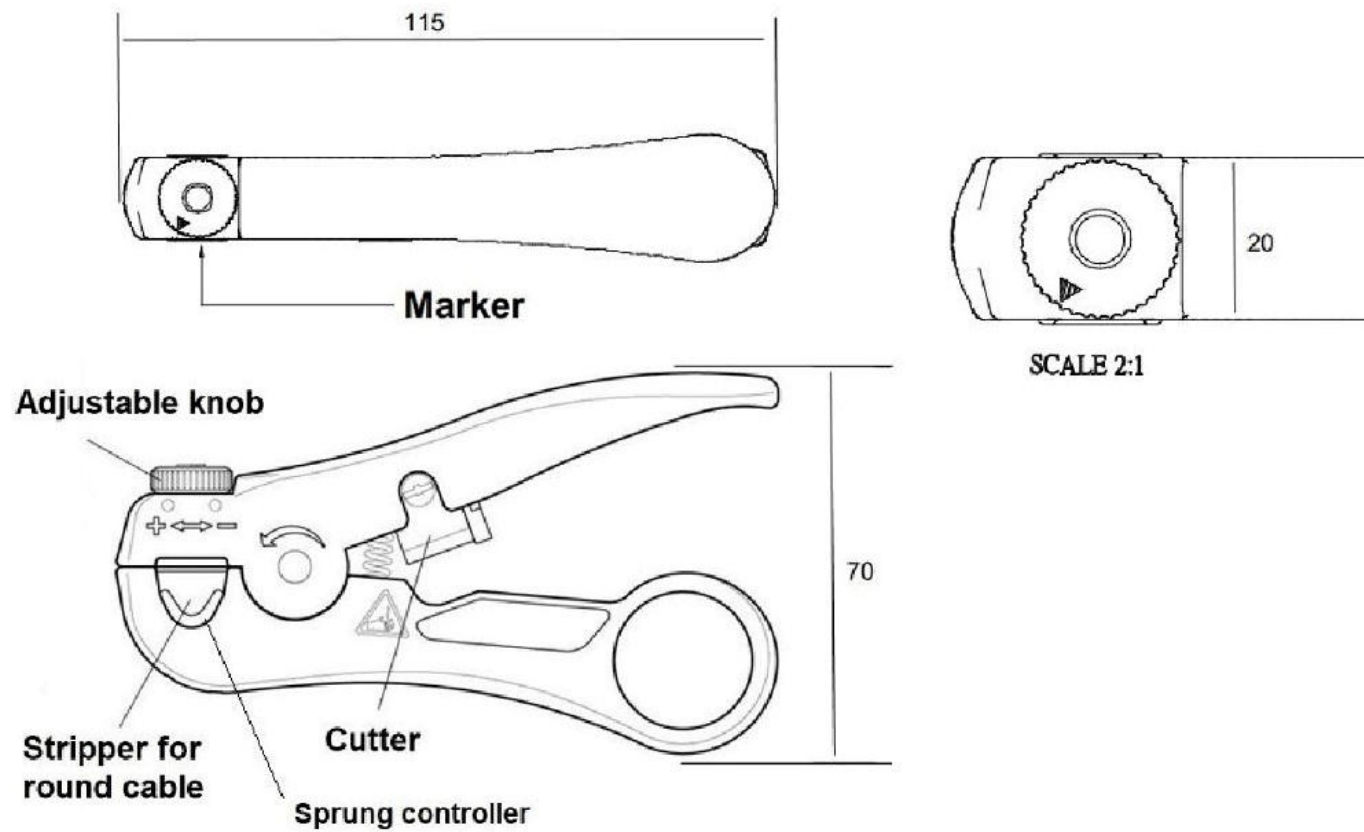

SPEEDY RJ45

ROHS Compliant

Code: TS350

14/03/2018